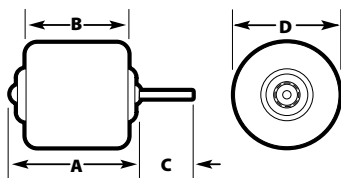

SPECIFICATIONS

1. **NOTE :**
1. Rotation is determined by viewing motor from shaft end.
  2. On permanent magnet motors the red or orange lead is positive.
  3. Motor type **FW** field wound, **PM** permanent magnet.

Listed in ascending order by Overall Length (A) x Motor Length (B) x Shaft length (C)

(A) Overall Length	(B) Motor Length	(C) Shaft Length	(D) Shaft Diameter	Motor Diameter	Shaft Speed	Shaft Rotation	Type	Mount	Vent	Alliance P/N
12 VOLT										
3 1/2	2 5/8	1 1/16	1/4	3	2	CW	FW	Stud, span 2 5/16	NV	ABP N83 301901
3 5/8	2 1/2	11/16	1/4	3	2	CW	FW	Stud, span 2 5/16	NV	ABP N83 301431
3 5/8	2 3/4	5/8	1/4	3	2	CW	FW	Stud, span 2 5/16	NV	ABP N83 301841 LS use ABP N83 301083
3 5/8	2 3/4	11/16	1/4	3	2	CW	FW	Stud, span 2 5/16	NV	ABP N83 301083
3 5/8	2 3/4	13/16	5/16	3	1	CCW	FW	Stud, span 2 5/16	NV	ABP N83 301171
3 5/8	2 3/4	1 7/16	5/16	3	1	CW	FW	Stud, span 2 5/16	NV	ABP N83 301151
3 5/8	3	1 3/4	5/16	3	1	CCW	—	Stud, span 2 5/16	NV	ABP N83 301941
3 3/4	2 7/8	1 1/2	1/4	3	1	CW / CCW	—	Stud, span 2 5/16	NV	ABP N83 301931
3 3/4	3 1/4	3/4	5/16	3 1/4	1	CW	PM	Plate (Flange)	V	ABP N83 301024
3 7/8	3	1 7/16	5/16	3	1	CCW	FW	Stud, span 2 5/16	NV	ABP N83 301191
3 31/32	—	1 3/8	5/16	3	2	CW	PM	Stud, span 2 5/16	V	ABP N83 301591
4	3 5/16	1 7/16	5/16	3 1/4	1	CW / CCW	—	Plate (Flange)	V	ABP N83 301105
4	3 3/8	1 1/2	5/16	3	1	CW / CCW	—	Stud, span 2 5/16	NV	ABP N83 301033
4	3 1/2	1 7/8	5/16	3	1	CW / CCW	—	Stud, span 2 5/16	V	ABP N83 301921
4	3 5/8	1 1/2	5/16	3	1	CW	PM	Plate (Flange)	V	ABP N83 301307
4	3 5/8	1 1/2	5/16	3	1	CW	PM	Plate (Flange)	V	ABP N83 301017 / ABP N83 301018 ABP N83 301137 / ABP N83 3013037
4	3 13/16	1 1/2	5/16	3	1	CCW	PM	Plate (Flange)	V	ABP N83 301307 / ABP N83 301317
4 1/4	3 13/16	1 1/2	5/16	3	1	CCW	PM	Plate (Flange)	V	ABP N83 301527
4 7/32	—	11/32	5/16	3 1/16	1	CCW	PM	Stud, span 2 5/16	V	ABP N83 301541
4 1/4	3 13/32	1 1/2	5/16	3	2	CW	FW	Stud, span 2 5/16	V	ABP N83 301051
4 1/4	3 13/32	1 1/2	5/16	3	2	CCW	FW	Stud, span 2 5/16	V	ABP N83 301131
4 1/4	3 1/2	1	5/16	3	2	CW	FW	Stud, span 2 5/16	V	ABP N83 301881
4 1/4	3 3/4	1 1/2	5/16	3	1	CW	PM	Stud, span 2 5/16	V	ABP N83 301981
4 1/4	3 3/4	1 5/8	5/16	3	1	CW	PM	Stud, span 2 5/16	V	ABP N83 301911
4 1/4	3 3/4	1 3/4	5/16	3	1	CW	PM	Stud, span 2 5/16	V	ABP N83 301981
4 1/4	3 3/4	1 1/2	5/16	3	1	CW	PM	Stud, span 2 5/16	V	ABP N83 301137
4 1/4	3 13/16	1 1/2	5/16	3	1	CCW	PM	Plate (Flange)	V	ABP N83 301308
4 1/4	3 13/16	1 1/2	5/16	3	1	CCW	PM	Plate (Flange)	V	ABP N83 301327 / ABP N83 301527
4 3/8	4	1 13/16	5/16	3	1	CCW	PM	Stud, span 2 5/16	V	ABP N83 301771
4 3/8	4	1 7/16	5/16	3	1	CW	PM	Strap/Plate	V	ABP N83 301987
4 13/32	4	2	5/16	3	1	CCW	PM	Stud, span 2 5/16	V	ABP N83 301331
4 1/2	3 1/2	13/16	5/16	3	1	CW/CCW	PM	Plate (Flange)	V	ABP N83 301275
4 1/2	3 1/2	1 1/2	5/16	3 1/4	1	CW	PM	Plate (Flange)	V	ABP N83 301276

LS = Limited to stock on hand