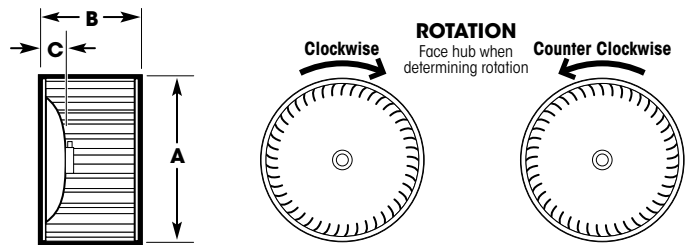

BLOWER WHEELS

2

BLOWER WHEELS

SINGLE ENTRY BLOWER WHEELS

Listed in ascending order by **Wheel Diameter (A)**

[A] Wheel Diameter	[B] Width	[C] Hub Inset	Bore Diameter	Rotation	Material	Alliance P/N
3 ¹³/₁₆	2 ¹/₂	Flat	⁵/₁₆	CCW	Steel	ABP N83 302003
3 ¹³/₁₆	2 ¹/₂	Flat	⁵/₁₆	CW	Steel	ABP N83 302013
5	3	¹/₂	⁵/₁₆	CW	Plastic	ABP N83 302006
5 ¹/₄	2 ¹/₂	⁷/₈	⁵/₁₆	CCW	Steel	ABP N83 302021
5 ¹/₄	2 ¹/₂	⁷/₈	⁵/₁₆	CW	Steel	ABP N83 302241
5 ¹/₄	3 ⁷/₁₆	Flat	⁵/₁₆	CW	Steel	ABP N83 302111
5 ¹/₄	3 ¹/₂	³/₄	⁵/₁₆	CW	Steel	ABP N83 302051
5 ¹/₄	3 ¹/₂	⁷/₈	⁵/₁₆	CCW	Steel	ABP N83 302041
5 ⁵/₈	2 ³/₄	⁷/₈	⁵/₁₆	CCW	Plastic	ABP N83 302291
5 ³/₄	3	1 ¹³/₁₆	⁵/₁₆	CCW	Plastic	ABP N83 302061
5 ³/₄	3 ¹/₈	Flat	⁵/₁₆	CW	Steel	ABP N83 302161
5 ³/₄	3 ¹/₈	⁷/₈	⁵/₁₆	CW	Steel	ABP N83 302251
5 ³/₄	3 ¹/₄	Flat	⁵/₁₆	CW	Steel	ABP N83 302171
5 ³/₄	3 ¹/₄	Flat	⁵/₁₆	CCW	Steel	ABP N83 302261
6	3		⁵/₁₆	CCW	Plastic	ABP N83 302007

ABP N83 302008
4 ¹/₄" Diameter - 29" Wide
³/₄" Bore Diameter
Hub insert flat
Aluminum