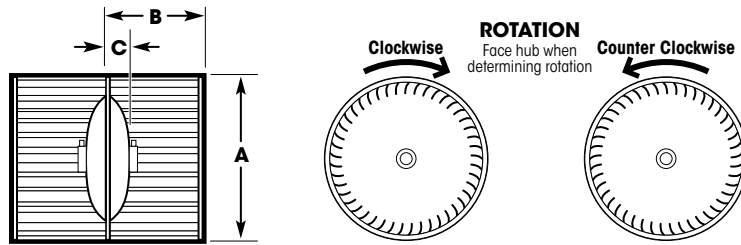

DOUBLE ENTRY BLOWER WHEELS

Listed in ascending order by **Wheel Diameter (A)**

[A] Wheel Diameter	[B] Width	[C] Hub Inset	Bore Diameter	Rotation	Material	Alliance P/N
3 ³/₁₆	3 ³/₁₆	1 ¹/₈	⁵/₁₆	Dual	Plastic	ABP N83 302032
3 ⁵/₁₆	3 ³/₄	1 ¹³/₁₆	⁵/₁₆	Dual	Steel	ABP N83 302202
3 ³/₄	3 ⁷/₈	1 ⁷/₈	⁵/₁₆	Dual	Steel	ABP N83 302022
3 ¹³/₁₆	4 ⁵/₃₂	2	⁵/₁₆	CW	Steel	ABP N83 302072
3 ¹³/₁₆	4 ⁵/₃₂	2	⁵/₁₆	CCW	Steel	ABP N83 302062
4 ³/₄	3 ⁷/₃₂	1 ¹/₁₆	⁵/₁₆	Dual	Plastic	ABP N83 302222
5	3 ⁷/₈	1 ⁵/₈	⁵/₁₆	CCW	Steel	ABP N83 302162
5	3 ⁷/₈	2	⁵/₁₆	CW	Steel	ABP N83 302152
5 ¹/₄	3 ³/₄	¹/₂	⁵/₁₆	CCW	Plastic	ABP N83 302182
5 ¹/₄	3 ³/₄	1 ⁷/₈	⁵/₁₆	Dual	Steel	ABP N83 302002
5 ⁵/₁₆	3 ³/₄	¹/₂	⁵/₁₆	Dual	Plastic	ABP N83 302172