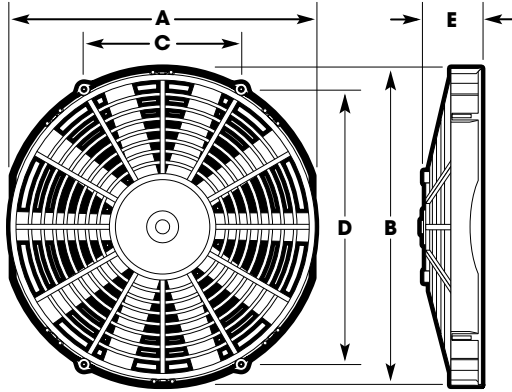

PANCAKE FANS

SPECIFICATIONS

NOTE:

- A. Overall width of fan assembly
- B. Overall height of fan assembly
- C. Width of mounting holes.
- D. Height of mounting holes
- E. Maximum thickness of fan assembly

Listed in ascending order by Overall Diameter (A)

(A) Overall Diameter	(B) Overall Height	(C) Mounting Holes Width (upper Left to Right)	(D) Mounting Holes Height (upper to lower)	(E) Thickness	Rotation	Push/Pull	Speed	Voltage	Type	Alliance P/N
12 VOLT										
8	8 ¼	6	6	2 ½	CW	Push	1	12	PM	ABP N83 301907
10 ⅝	11 ¼	5 ⅝	9 ¾	2	CW	Pull	1	12	PM	ABP N83 301006
11 ½	12 ¾	6 ⅝	10 ⅝	2	CW	Pull	1	12	PM	ABP N83 301187
12 ⅝	13 ¼	6 ⅝	11 ½	2	CCW	Pull	1	12	PM	ABP N83 301016
13	13	9 ⅝	9 ⅝	3 ¾	CCW	Push	1	12	PM	ABP N83 301277
13	13	9 ⅝	9 ⅝	3 ¾	CCW	Pull	1	12	PM	ABP N83 301153
13	—	—	—	3 ¾	CCW	Push	1	12	PM	ABP N83 301377
13	13	—	—	3 ¾	CCW	Pull	1	12	PM	ABP N83 301972
15 ¾	16 ¼	8 ⅝	14	2 ½	CW	Pull	1	12	PM	ABP N83 301957
24 VOLT										
10 ⅝	11 ¼	5 ⅝	9 ¾	2	CW	Pull	1	24	PM	ABP N83 301156
10 ¾	11 ¼	—	—	5	CCW	Pull	1	24	PM	ABP N83 301967
11 ½	12 ¾	6 ⅝	10 ⅝	2	CW	Pull	1	24	PM	ABP N83 301158
11 ½	12 ¾	6 ⅝	10 ⅝	2	CW	Pull	1	24	PM	ABP N83 301160
11 ⅝	12 ¼	—	—	3	CW	Pull	1	24	PM	ABP N83 301960
12 ⅝	13 ¼	6 ⅝	11 ½	2	CCW	Pull	1	24	PM	ABP N83 301044
13	13	9 ⅝	9 ⅝	3 ¾	CCW	Push	1	24	PM	ABP N83 301278
13	13	9 ⅝	9 ⅝	3 ¾	CCW	Pull	1	24	PM	ABP N83 301154
13	13	—	—	3 ¾	CCW	Pull	1	12	PM	ABP N83 301973
15 ¾	16 ¼	8 ⅝	14	2 ½	CW	Pull	1	24	PM	ABP N83 301962

* Operating temperature in working conditions must range between -4°F (-20°C) and =176°F (+80°C)