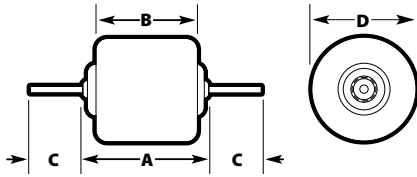

DOUBLE SHAFT

SPECIFICATIONS

1. **NOTE :**
1. Rotation is determined by viewing motor from shaft end.
  2. On permanent magnet motors the red or orange lead is positive.
  3. Motor type **FW** field wound, **PM** permanent magnet.

Listed in ascending order by **Overall Length (A) x Motor Length (B) x Shaft length (C)**

(A) Overall Length	(B) Motor Length	(C) Shaft Length	Shaft Diameter	Motor Diameter	(D) Speed	Rotation	Type	Mount	Vent	Alliance P/N
12 VOLT										
4	3 3/8	3 1/8	5/16	3	1	CW / CCW	PM	Stud, span 2 5/16	V	ABP N83 301172
4	3 13/32	3	5/16	3	3	CW / CCW	FW	Strap/Stud 2 5/16	V	ABP N83 301162
4 13/32	4	2	5/16	3	1	CW / CCW	PM	Strap/Stud 2 5/16	NV	ABP N83 301182
4 3/4	4	2 1/2	5/16	3	1	CW / CCW	PM	Stud, span 2 5/16	V	ABP N83 301042
4 1/2	4	2 5/8	5/16	3	1	CW / CCW	PM	Strap/Stud 2 5/16	V	ABP N83 301072
4 3/4	4	3 5/8	5/16	3	1	CW / CCW	PM	Stud, span 2 5/16	V	ABP N83 301352
4 13/16	4	2 1/8	5/16	3	1	CW / CCW	PM	Strap/Stud 2 5/16	V	ABP N83 301109
4 13/16	4	3 5/8	5/16	3	1	CW / CCW	PM	Strap/Stud 2 5/16	V	ABP N83 301192
4 7/8	4 1/2	2 1/2	5/16	3	1	CW / CCW	PM	Stud, span 2 5/16	V	ABP N83 301322
5 1/8	4 1/2	2 7/16	5/16	3	1	CW / CCW	FW	Stud, span 2 5/16	V	ABP N83 301362
5 1/4	4 1/2	2 7/8	5/16	3	1	CW / CCW	PM	Strap/Stud 2 5/16	V	ABP N83 301312
5 9/32	—	2 9/32	5/16	3	1	CW / CCW	PM	Strap/Stud 2 5/16	V	ABP N83 301252
5 5/16	4 1/2	2 7/8	5/16	3	1	CW / CCW	PM	Strap/Stud 2 5/16	V	ABP N83 301342
5 11/32	—	2 1/4	5/16	3	1	CW / CCW	PM	Strap/Stud 2 5/16	V	ABP N83 301222
5 3/8	4 1/2	2 13/16	5/16	3	1	CW / CCW	PM	Stud, span 2 5/16	V	ABP N83 301332
5 3/4	4 3/4	2 5/8	3/8	3	1	CW / CCW	PM	Stud, span 2 5/16	NV	ABP N83 301052
24 VOLT										
3 11/16	3 3/8	3 1/4	5/16	3	1	CW / CCW	PM	Strap/Stud 2 5/16	V	ABP N83 301366
4 13/32	4	2	5/16	3	1	CW / CCW	PM	Strap/Stud 2 5/16	NV	ABP N83 301062
4 13/16	4	2 1/8	5/16	3	1	CW / CCW	PM	Strap/Stud 2 5/16	V	ABP N83 301139
4 13/16	4	3 5/8	5/16	3	1	CW / CCW	PM	Strap/Stud 2 5/16	V	ABP N83 301142
5 5/16	4 1/2	2 7/8	5/16	3	1	CW / CCW	PM	Strap/Stud 2 5/16	V	ABP N83 301368
5 3/8	4 1/2	2 27/32	5/16	3	1	CW / CCW	PM	Stud, span 2 5/16	V	ABP N83 301370
5 3/4	5	3 3/8	5/16	3	1	CW / CCW	PM	Strap/Stud 2 5/16	NV	ABP N83 301372