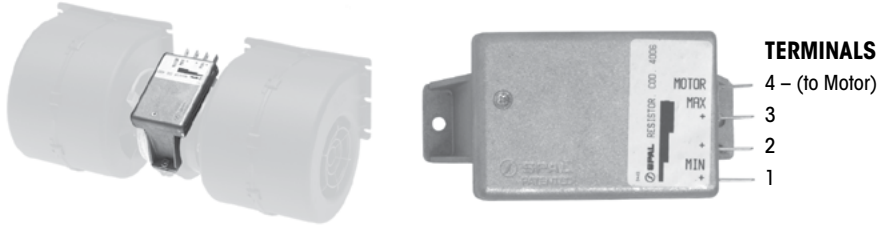

REPLACEMENT RESISTORS

Part No.	Fits	Amps	Terminals		
			1	2	3
ABP N83 321220	ABP N83 301250, ABP N83 301537	22	.5	.25	0
ABP N83 321221	ABP N83 301282	12	1	.5	0
ABP N83 321231	ABP N83 301264	12	2	1	0
ABP N83 321290	ABP N83 301266, ABP N83 301567	22	1.5	.75	0
ABP N83 321340	ABP N83 301260, ABP N83 301267	22	2	1	0