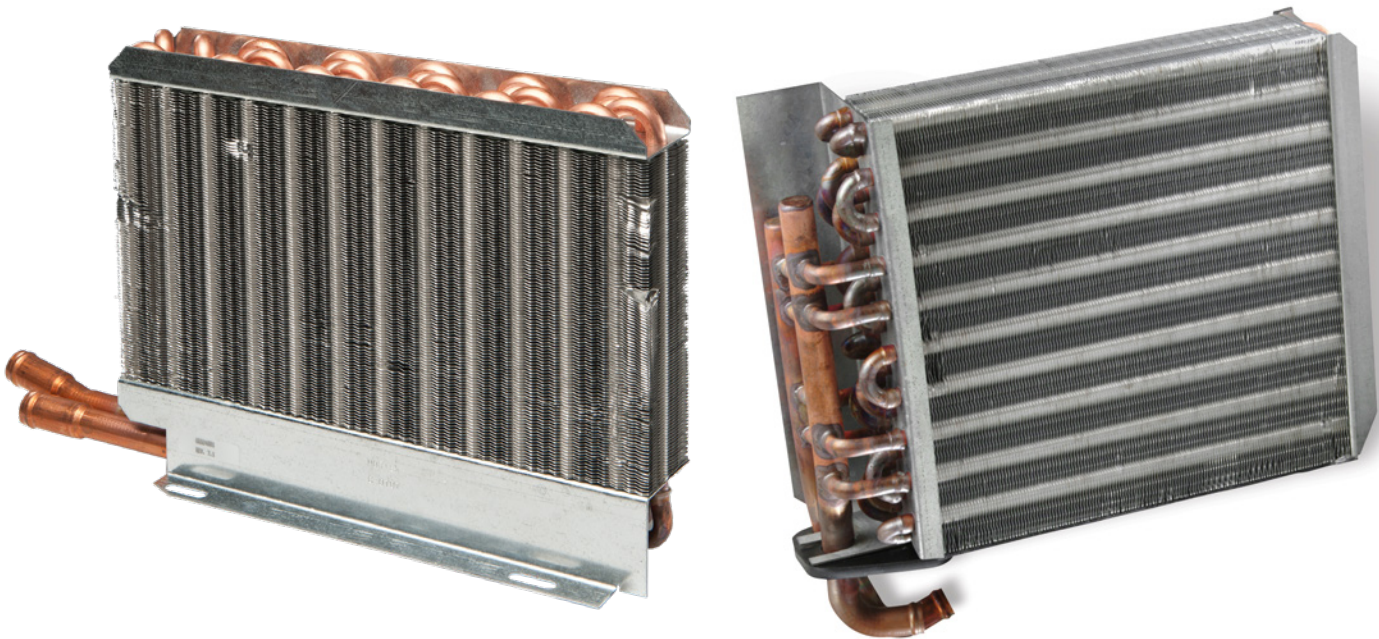

ALLIANCE
TRUCK PARTS

HEATER CORE ASSEMBLIES

HEATER CORE ASSEMBLIES

HEATER CORE ASSEMBLIES

A healthy HVAC system is key to your long-term comfort, so each part must be built to last.

For the coldest conditions, you're A/C system's heater core is necessary for delivering warm, comfortable air to your cabin, and Alliance Truck Parts heater core assemblies are built to resist damage from high pressure or road vibrations, ensuring quick heated air delivery every time.

Whichever HVAC element you need, Alliance Truck Parts are designed and crafted to prolong the operating life of your entire A/C system.

ALLIANCE PART NUMBER	DESCRIPTION
QABP N83315060	Heater Core Assembly W/G